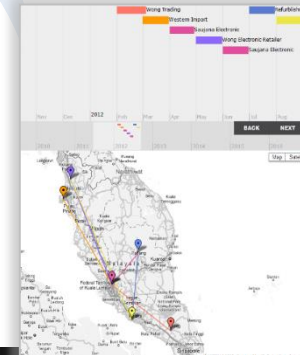

Shipping History

Event Time	Activity	Company Name	Company Type	Document(s)
27/08/2013 08:30:17 AM	Loading	FAMA AMC JERANTUT	Processor	i
29/08/2013 08:32:01 AM	Receiving	Nature Goodness Food Industry Sdn Bhd	Exporter	i

Product Events Details with additional information